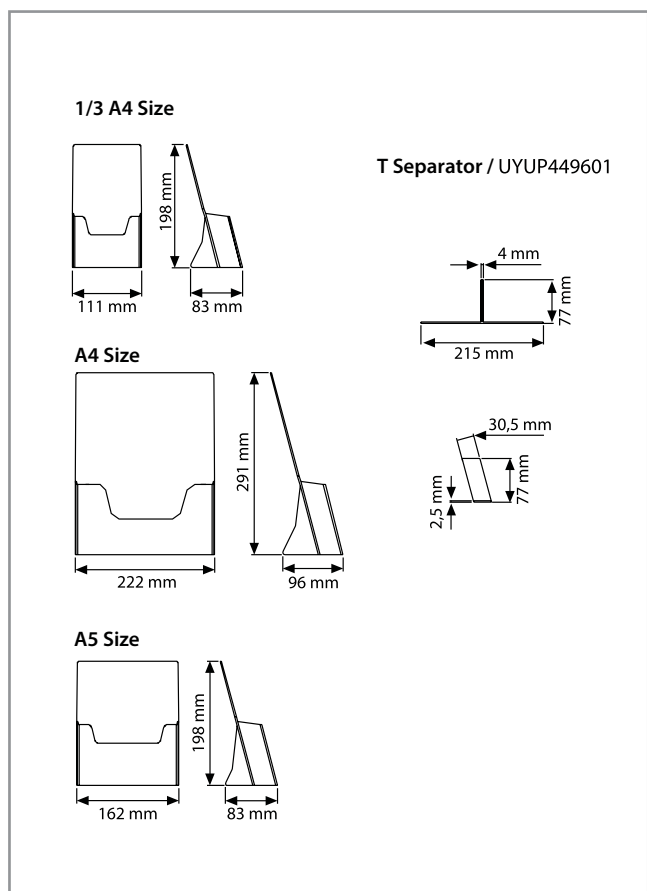

En option:

- Différentes couleurs sont disponibles : jaune, vert, bleu, violet, rouge
- Séparateur en T pour diviser le format A4 portrait en format 1/3A4 x 2
- Sérigraphie

ART	POSTER SIZE / FORMAT
COUNT13A4	1/3 DIN A4
COUNT00A5	DIN A5
COUNT00A4	DIN A4