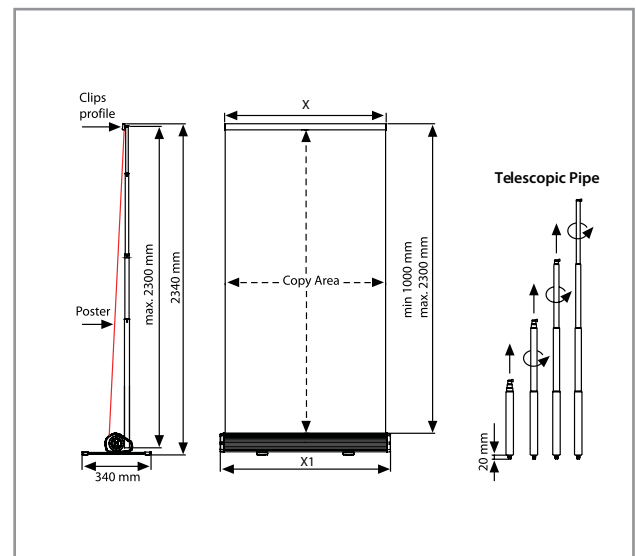

ART	POSTER SIZE / FORMAT
SMARTROL0800	800mm
SMARTROL0900	900mm
SMARTROL1000	1000mm