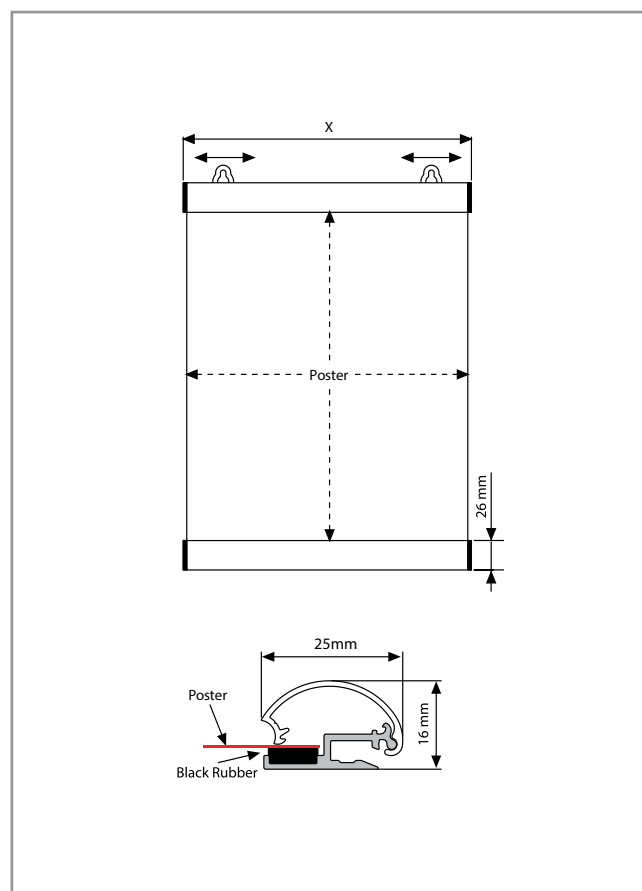

Options:

- Screen printing

En option:

- Sérigraphie

ART	PROFILE	POSTER SIZE / FORMAT	
PS25021	25	DIN A4	210mm
PS25030	25	DIN A4/A3	297mm
PS25042	25	DIN A3/A2	420mm
PS25050	25	DIN B2	500mm
PS25060	25	DIN A2/A1	600mm
PS25070	25	DIN B2/B1	700mm
PS25085	25	DIN A1/A0	850mm
PS250100	25	DIN B1	1000mm
PS250120	25	DIN A0	1200mm

# DECORATIVE MENUBOARD

Profiles: 25mm - silver anodised  
Corners: round

Profilés: 25mm - anodisé naturel  
Coins: arrondis

Freestanding menuboard with a sight angle that catches the eye level. The heavy decorative base provides an elegant look and stability. Available in sizes A4, A3 & A2 in portrait & landscape positions. The fixed height of the A4 model is 1000 mm. The height of the A3 model is 1200 mm.