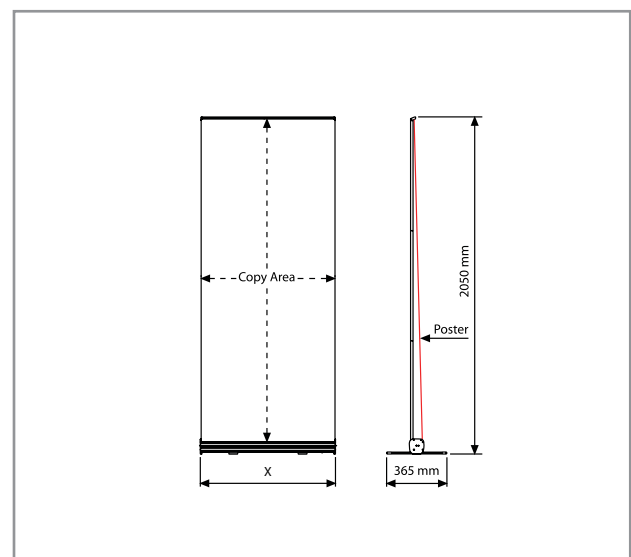

En option:

- Housse de transport noire

ART	POSTER SIZE / FORMAT
ECOROL0800	800mm
ECOROL1000	1000mm