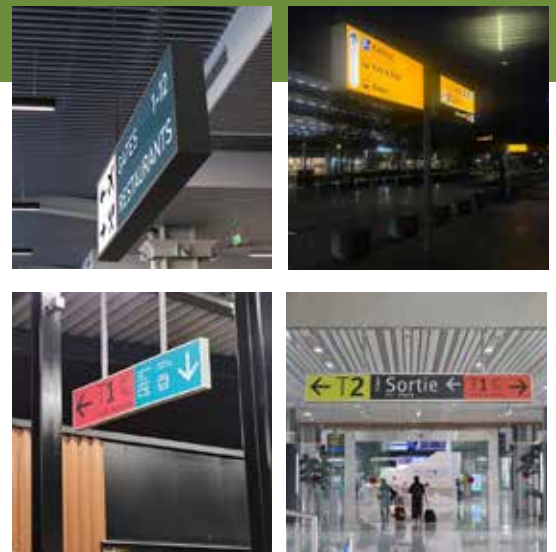

PROFILES &
ACCESSORIES
COSIGN