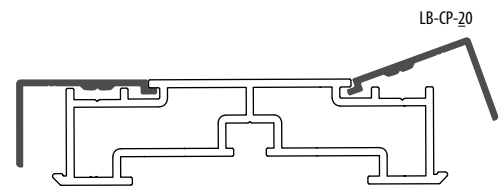

LB120-01-SS10	120mm, 1 open side, single sided	6,1m/l
	1. mill finish brut	

PROFILES / PROFILÉS

DOUBLE SIDED LIGHTBOX PROFILES / PROFILÉS LIGHTBOX DOUBLE FACE

LIGHTBOX 100mm

product code

description

LB100-ST-DS10

100mm, base profile, double sided 6,1m/l

1. mill finish brut 2. silver anodised anodisé naturel

LB100-02-DS10

100mm, 2 open sides, double sided 6,1m/l

1. mill finish brut 2. silver anodised anodisé naturel

LIGHTBOX 160mm

product code

description

LB160-ST-DS10

160mm, base profile, double sided 6,1m/l

1. mill finish brut

LB160-02-DS10

160mm, 2 open sides, double sided 6,1m/l