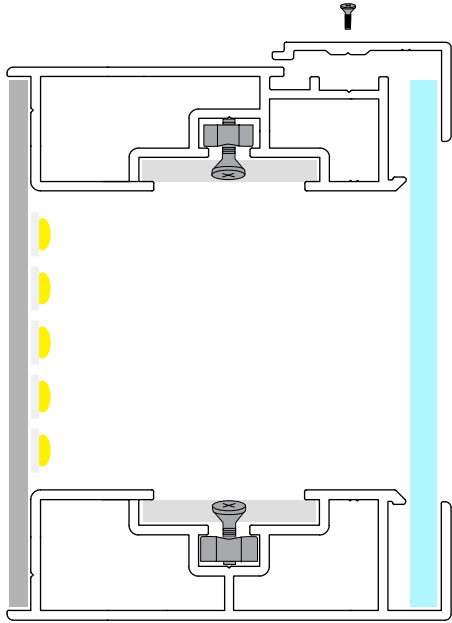

1. mill finish brut

Note : Use clamping profile (LB-CP-10/20) to close the lightbox

PROFILES & ACCESSORIES / PROFILÉS & ACCESSOIRES

PROFILES / PROFILÉS

	product code	description	
	LB-CP-10	Clamping profile lightbox 1. mill finish brut 2. silver anodised anodisé naturel	6,1m/l
	LB-CORNER-10	Corner profile	6,1m/l

ACCESSORIES / ACCESSOIRES

	product code	description
	LB75-CORNER	Lightbox 75mm, corner piece, mill finish - 30mm
	LB100-CORNER	Lightbox 100mm, corner piece, mill finish - 55mm
	LB120-CORNER	Lightbox 120mm, corner piece, mill finish - 80mm
	LB160-CORNER	Lightbox 160mm, corner piece, mill finish - 80mm

INSTALLATION GUIDE / GUIDE D'INSTALLATION

SINGLE SIDED LIGHTBOX 75mm

LB75-01-SS20

LB75-ST-SS20

DOUBLE SIDED LIGHTBOX 100mm

LB100-02-DS20

LB100-ST-DS20

SINGLE SIDED LIGHTBOX 120mm