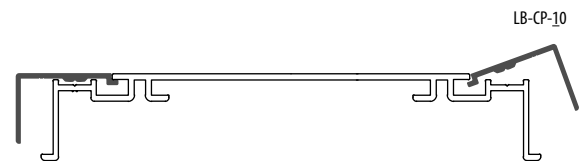

LIGHTBOX 160mm

product code

description

LB160-ST-DS10

160mm, base profile, double sided 6,1m/l

1. mill finish brut

LB160-02-DS10

160mm, 2 open sides, double sided 6,1m/l

1. mill finish brut

Note : Use clamping profile (LB-CP-10/20) to close the lightbox

PROFILES & ACCESSORIES / PROFILÉS & ACCESSOIRES

PROFILES / PROFILÉS

	product code	description	
	LB-CP-10	Clamping profile lightbox 1. mill finish brut 2. silver anodised anodisé naturel	6,1m/l
	LB-CORNER-10	Corner profile	6,1m/l