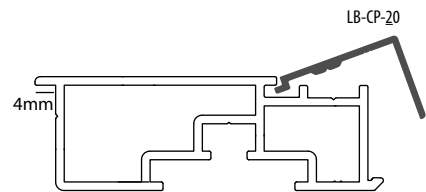

PROFILES / PROFILÉS

SINGLE SIDED LIGHTBOX PROFILES / PROFILÉS LIGHTBOX SIMPLE FACE

LIGHTBOX 75mm

product code	description	
LB75-ST-SS10	75mm, base profile, single sided	6,1m/l
	1. mill finish brut	2. silver anodised anodisé naturel

LB75-01-SS10	75mm, 1 open side, single sided	6,1m/l
	1. mill finish brut	2. silver anodised anodisé naturel

LIGHTBOX 120mm

product code	description	
LB120-ST-SS10	120mm, base profile, single sided	6,1m/l
	1. mill finish brut	