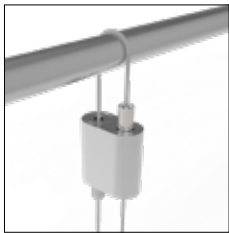

MAGNETIC ANCHOR / ANCRE MAGNÉTIQUE

code	description	cable thickness	max weight
APC-MG32	Magnetic Anchor 32mm incl gripper	max 1.5mm	2kg
APC-MG32	Magnetic Anchor 32mm incl gripper	max 1.5mm	2kg

DOUBLE GRIPPER