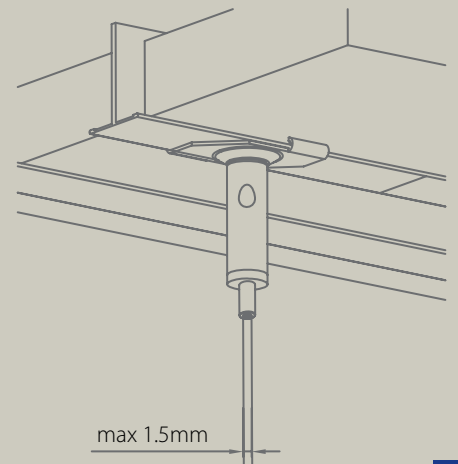

magnet strength: N35