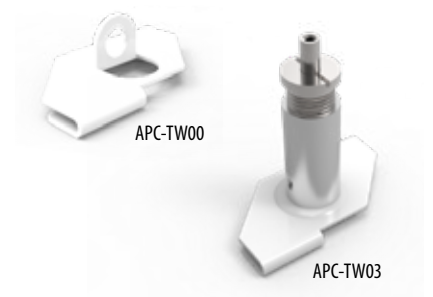

SUSPENSION SYSTEMS / SYSTÈMES DE SUSPENSION

MAGNETIC ANCHOR / ANCRE MAGNÉTIQUE

code	description	cable thickness	max weight
APC-MG32	Magnetic Anchor 32mm incl gripper	max 1.5mm	2kg
APC-MG32	Magnetic Anchor 32mm incl gripper	max 1.5mm	2kg

DOUBLE GRIPPER

code	description	cable thickness	max weight
APC-DG15-B	Double Gripper 1.5mm Black	max 1.5mm	20kg
APC-DG15-S	Double Gripper 1.5mm Silver	max 1.5mm	20kg
APC-DG30-B	Double Gripper 3.0mm Black	max 3,0mm	90kg
APC-DG30-S	Double Gripper 3.0mm Silver	max 3,0mm	90kg

TWISTER CLIPS

code	description	cable thickness
APC-TW00	Twister Clip with 5,6mm loop	-
APC-TW03	Twister Clip with Gripper	max 1.5mm

magnet strength: N35