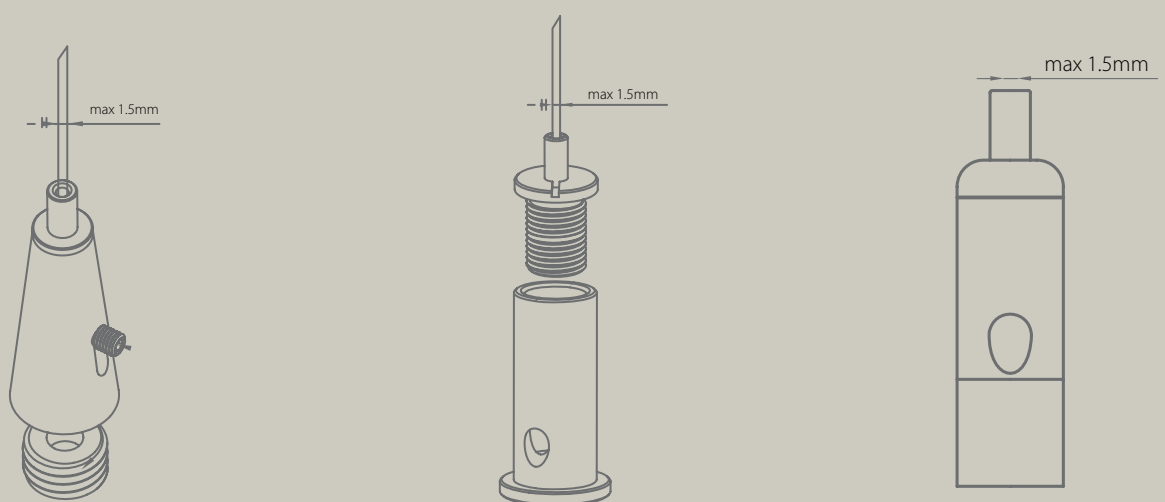

SUSPENSION SYSTEMS / SYSTÈMES DE SUSPENSION

SUSPENSION CLIPS / CLIPS DE SUSPENSION

code	description	cable thickness	max weight
APC-4001	Suspension Clip Conical	max 1.5mm	20,0kg
APC-4001-B	Suspension Clip Conical - Black	max 1.5mm	20,0kg

code	description	cable thickness	max weight
APC-4002	Suspension Clip Cylindrical	max 1.5mm	20,0kg
APC-4002-B	Suspension Clip Cylindrical - Black	max 1.5mm	20,0kg

code	description	cable thickness	max weight
APC-4003	Suspension Clip Eco	max 1.5mm	20,0kg
APC-4003-B	Suspension Clip Eco - Black	max 1.5mm	20,0kg

CABLE

code	description	cable thickness	max weight
APC-CABLE-1.5	Galvanized cable (7x7) 1,5m length with 4,5mm ball nipple	1.5mm	16kg
APC-CABLE-1.5-B	Galvanized cable (7x7) 1,5m length with 4,5mm ball nipple - Black	1.5mm	16kg

NOTE:
Always consider maximum load of any used part of the total suspension system.
Il est important de toujours tenir compte du poids maximum de chaque utilisée du système de suspension totale.