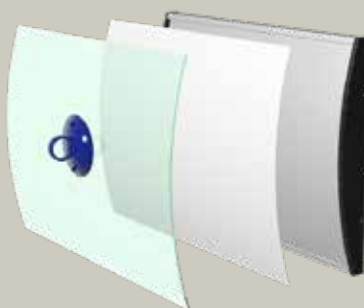

WALL MOUNTED FIXATION MURALE