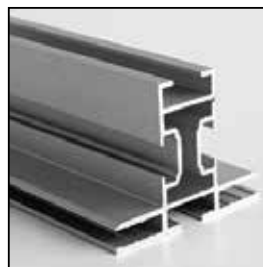

LES CADRES TEXTILE DE COSIGN : DES POSSIBILITÉS INFINIES

Les cadres tissu tendu sont la solution idéale pour pouvoir remplacer rapidement et facilement les tissus imprimés. L'image est imprimée sur un tissu, et tout le périmètre de ce dernier est muni d'une bande en silicone. La bande s'insère facilement dans le profilé de façon à tendre parfaitement le tissu légèrement extensible.

La facilité avec laquelle nos profilés en aluminium peuvent être combinés à des accessoires innovants et à des tissus de haute qualité, susceptibles d'être imprimés sans jointure sur une largeur atteignant 3 m, fait de nos cadres tissu tendu la solution idéale pour l'habillement et l'aménagement de magasins, showrooms, bureaux et stands de foires. Que vous recherchiez une enseigne à fixer au mur, à suspendre ou à poser librement, vous trouverez certainement une solution adaptée dans notre collection de profilés pour tissu tendu simple face ou double face.

Cosign propose également des profilés LED dans lesquels peuvent s'intégrer des modules LED High Power de façon à éclairer uniformément le tissu et à mettre encore plus en valeur l'illustration. Il est également possible d'ajouter un matériau insonorisant derrière le tissu afin d'améliorer l'acoustique d'un local ou de créer des cloisons.